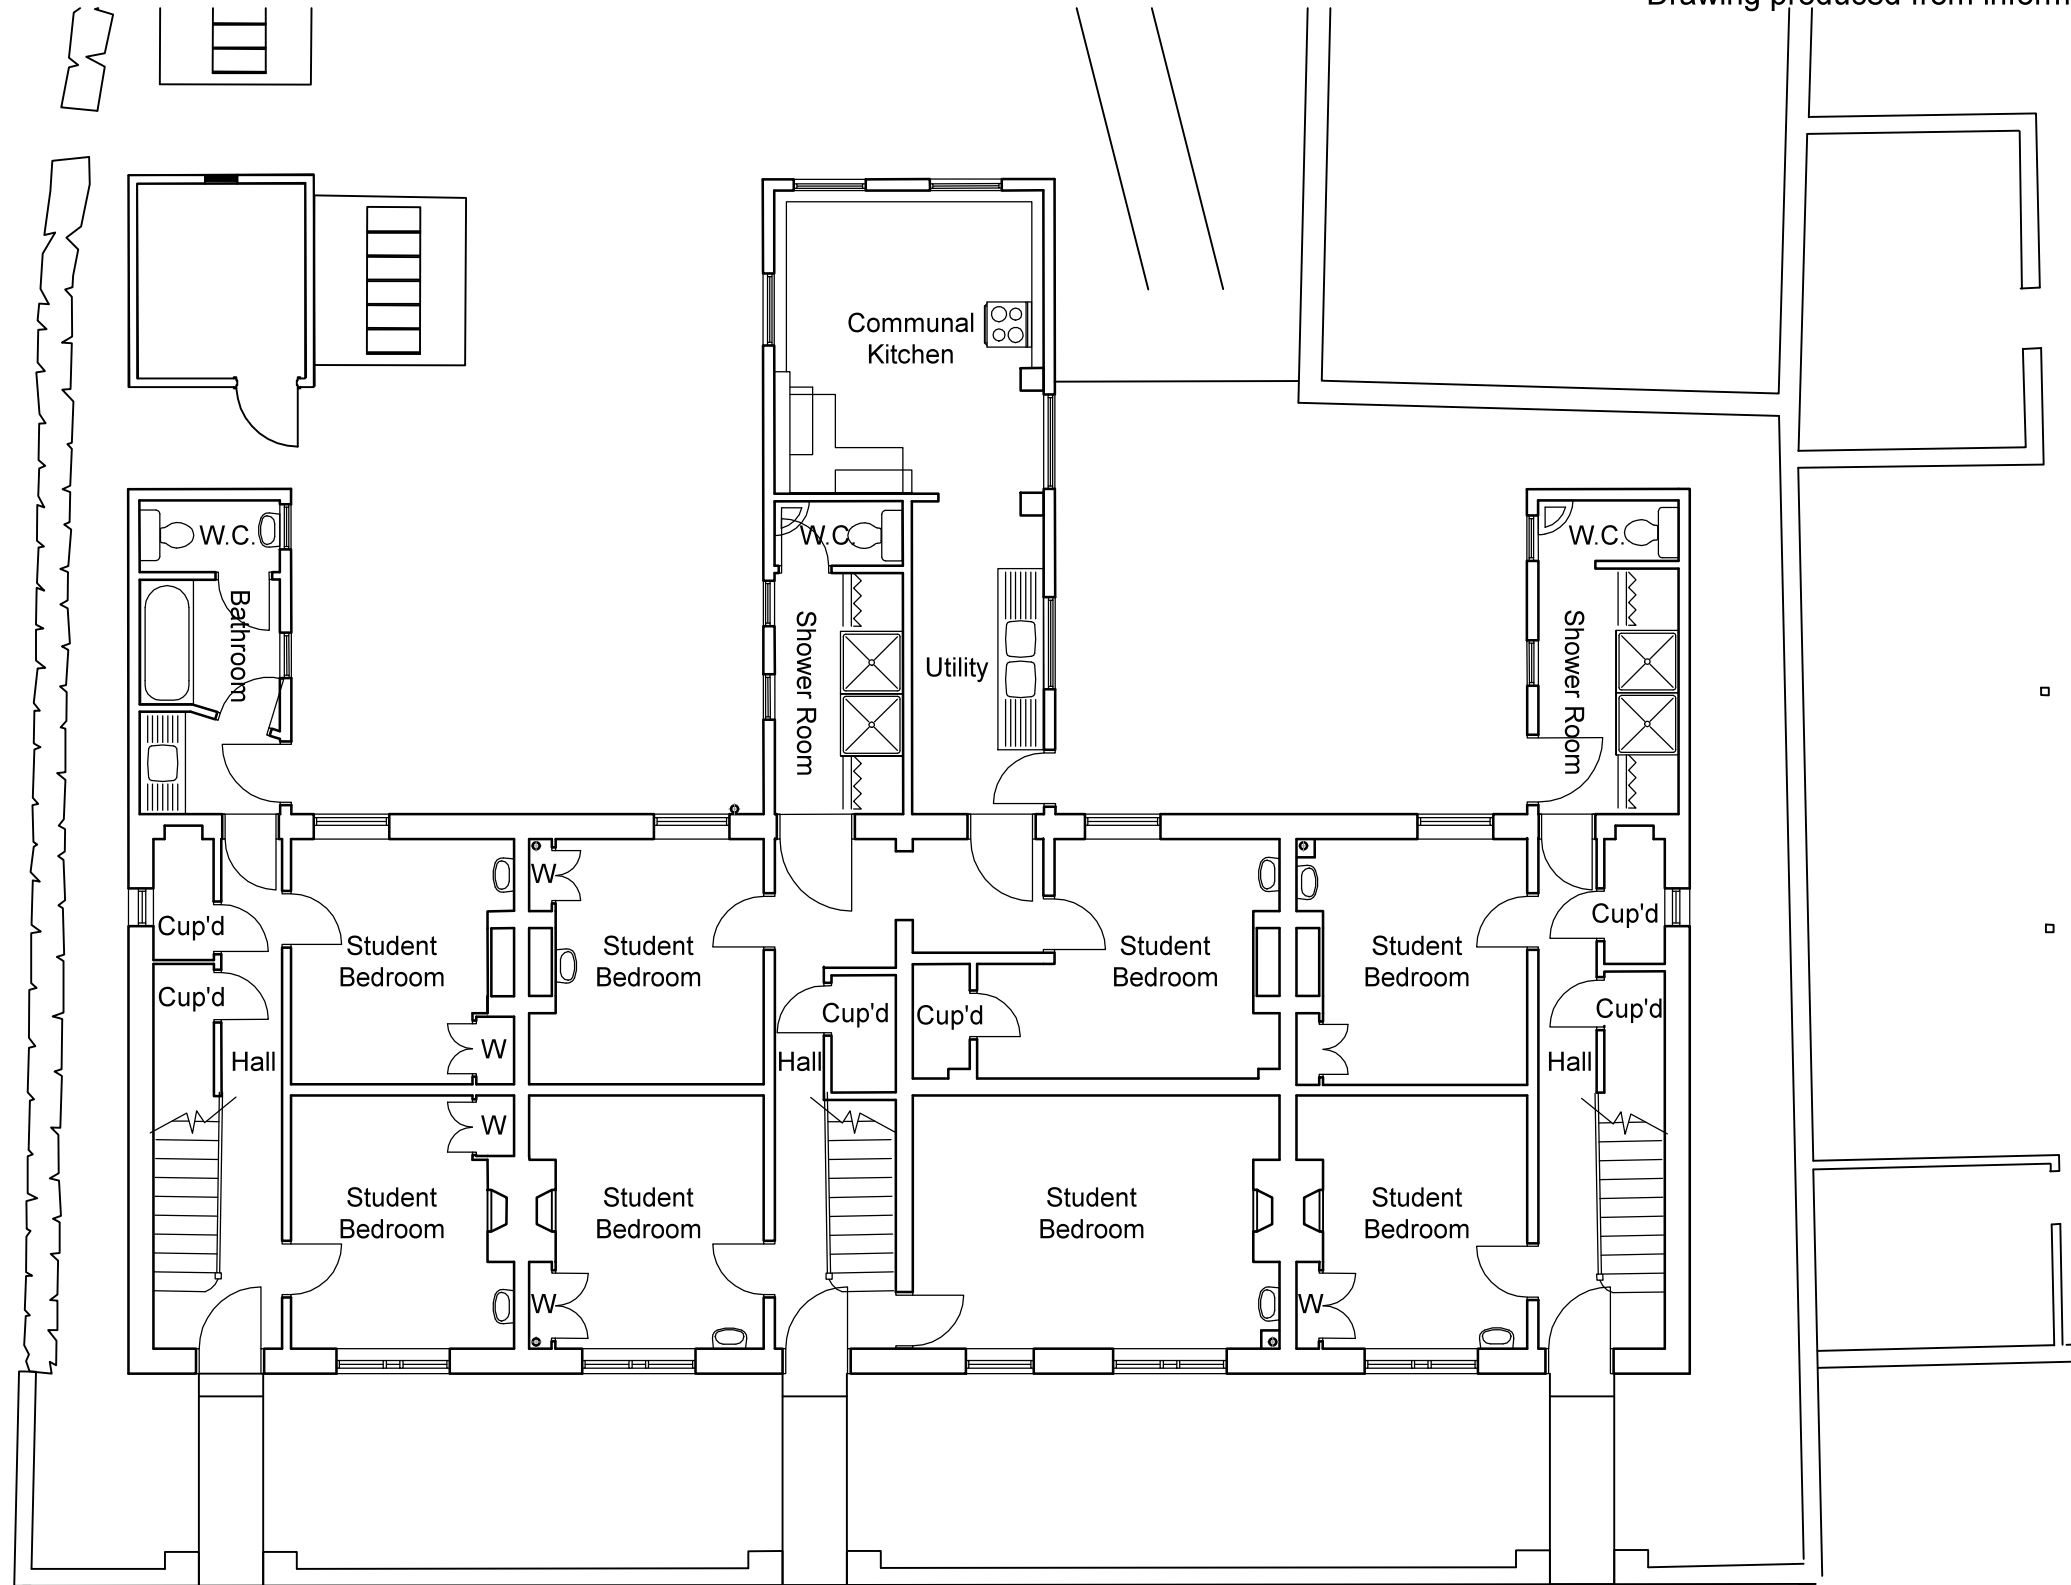

NOTE: Building not surveyed by BDB-Design LLP.  
Drawing produced from information provided by others.

project title Proposed Redevelopment, Squires Cottages, Olantigh Road, Wye		drawing title Existing Ground Floor Plan	
scale 1:100 @ A3 date June 2016	drawing number 2736-09	revision	